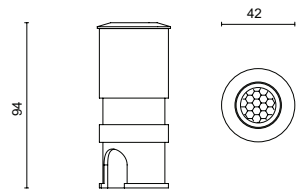

CE IP67

05

LAA.5101.399

1 LED x3W

Versione vetro sabbato, con LED RGB.
Driver escluso.
Version with sanded glass, with RGB LED.
Driver excluded.
Version verre sablé, avec LED RGB.
Driver exclu.

CE IP67

05

LAA.5101.499

1 LED x3W

Versione vetro trasparente, con LED RGB, lente 40°.
Driver escluso.
Version with transparent glass, with RGB LED, lenses 40°.
Driver excluded.
Version verre transparent, avec LED RGB, lentille 40°. Driver exclu.

Accessori / Accessories / Accessoires

AAA.TRSL23

Driver per modelli RGB alloggiabile in posizione remota.
Driver for RGB fittings that can have a remote housing.
Driver pour appareils RGB qui doivent avoir un logement éloigné.

AAA.TRSL24

Centralina di controllo DMX.
DMX control unit.
Unité DMX.

AAA.TRSL25

Interfaccia DMX.
DMX interface.
DMX interface.

AAA.TRSL26

Sistema di controllo a infrarossi con telecomando.
Infrared system with remote control.
Système infrarouge.