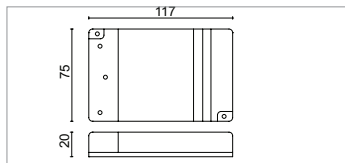

Accessori / Accessories / Accessoires