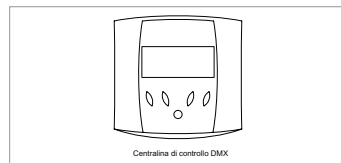

AAA.TRSL23

Driver per modelli RGB alloggiabile in posizione remota.
Driver for RGB fittings that can have a remote housing.
Driver pour appareils RGB qui doivent avoir un logement éloigné.

AAA.TRSL24

Centralina di controllo DMX.
DMX control unit.
Unité DMX.