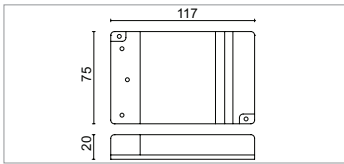

CE IP67

LAA.5102.599

3 LED x1,2W

Versione con LED RGB. Driver escluso.
Version with RGB LED. Driver excluded.
Version avec LED RGB. Driver exclu.

Accessori / Accessories / Accessoires

AAA.TRSL23

Driver per modelli RGB alloggiabile in posizione remota.
Driver for RGB fittings that can have a remote housing.
Driver pour appareils RGB qui doivent avoir un logement éloigné.