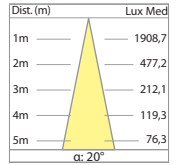

JEP.010758

7 LEDx1,2W

Versione con LED bianco caldo 3000K, lenti 40°.
Driver 350 mA incluso.
Version with warm white LED 3000K, lenses 40°.
Driver 350 mA included.
Version avec LED blanc chaud 3000K, lentilles 40°.
Driver 350 mA inclus.