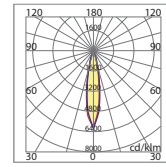

JEP.010758

7 LEDx1,2W

Versione con LED bianco caldo 3000K, lenti 40°.
Driver 350 mA incluso.
Version with warm white LED 3000K, lenses 40°.
Driver 350 mA included.
Version avec LED blanc chaud 3000K, lentilles 40°.
Driver 350 mA inclus.