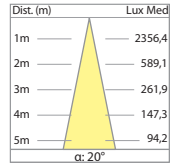

JEP.010758

7 LEDx1,2W

Versione con LED bianco caldo 3000K, lenti 40°.
Driver 350 mA incluso.
Version with warm white LED 3000K, lenses 40°.
Driver 350 mA included.
Version avec LED blanc chaud 3000K, lentilles 40°.
Driver 350 mA inclus.