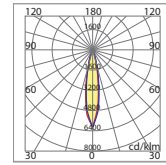

JEP.010758

7 LEDx1,2W

Versione con LED bianco caldo 3000K, lenti 40°.
Driver 350 mA incluso.
Version with warm white LED 3000K, lenses 40°.
Driver 350 mA included.
Version avec LED blanc chaud 3000K, lentilles 40°.
Driver 350 mA inclus.