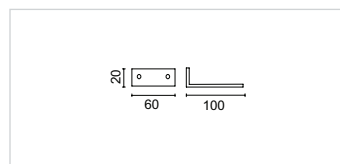

JUC.AP 05

Attacchi a parete.
Wall mounts.
Fixations murales.