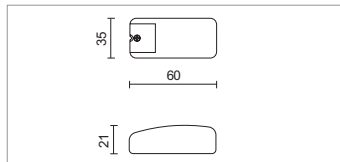

Accessori / Accessories / Accessoires

AAA.TRSL03