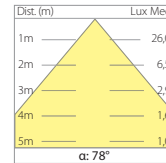

Colori 37
Colours
Couleurs:

IP54