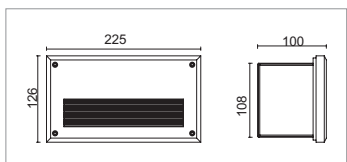

Colori 37
Colours
Couleurs:

IP54