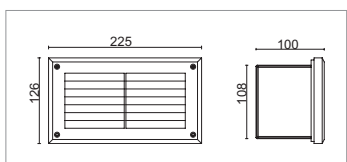

Colori 37
Colours
Couleurs:

IP54