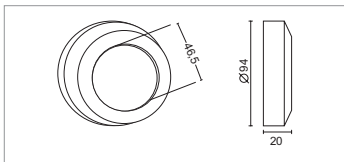

Colori 37
Colours
Couleurs: