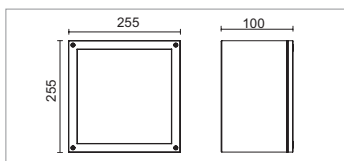

MTO.150M QT-DE - R7s 1x150W

Versione per una lampada alogena, ottica simmetrica.

Version for one halogen lamp, symmetric optics.

Version pour une lampe halogène, optique symétrique.

MTO.150MA QT-DE - R7s 1x150W

Versione per una lampada alogena, ottica asimmetrica.

Version for one halogen lamp, asymmetric optics.

Version pour une lampe halogène, optique asymétrique.

Colori ● 06
Colours ● 37
Couleurs: ● 37

CE IP65