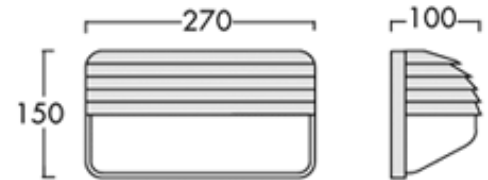

You search: [APPLICATIONS](#) > [WALL & CEILING](#) > [2086-6](#)

2086/6

☐ Classe I ☒ Classe II

PRINT

- Polycarbonate body V1 self-extinguishing and U.V. rays stabilized.
- Incandescent wire 850°C.
- Aluminium reflector.
- Rubber cable entry.

2086-6 IP 44				
	E27	60W	2086-6	☐
	E27	60W	2086-6 C2	☒
	G23	9W	2086-7	☐
	G23	9+9W	2086-8	☐
STANDARD COLOURS ☐ ☐ ☒				

* [click lamps](#) for item's details

[PREVIOUS PAGE](#)

PRINT

[SEARCH AGAIN](#)