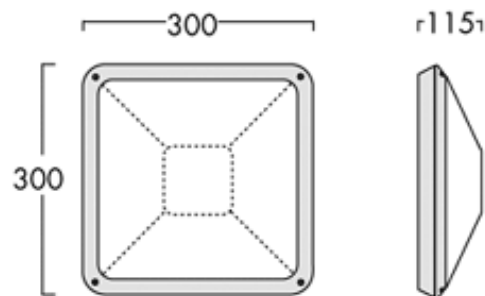

You search: APPLICATIONS > WALL & CEILING > ICARO

ICARO

Classe I
  Classe II

PRINT

Wall and ceiling light fitting with symmetric beam for incandescent and fluorescent compact lamps. Suitable to illuminate entrances, places of access, stair places, terraces, arcades and courts.

- Light fitting made of thermoplastic material.
- Incandescent wire 700°C.
- Aluminium reflector.
- Closing screws in stainless steel.
- Rubber cable entry.

ICARO IP 54				
	E27	100W	ICARO 1	
	E27	1x25W - 1x75W	ICARO 2	
	E27	100W	ICARO II 1	<input type="checkbox"/>
	E27	1x25W - 1x75W	ICARO II 2	<input type="checkbox"/>
	G23	9W	ICARO 1PL	
	G23	9W	ICARO 1P2	<input type="checkbox"/>
	G23	9+9W	ICARO 2PL	
	G23	9+9W	ICARO 2P2	<input type="checkbox"/>
	G24d-2	18W	ICARO D18	
	G24d-3	26W	ICARO D26	
	GR8	16W	ICARO 2D16	
	GR8	28W	ICARO 2D28	
	GR8	16W	ICARO 2D162	<input type="checkbox"/>
	GR8	28W	ICARO 2D282	<input type="checkbox"/>
	G10q	22W	ICARO C22	
STANDARD COLOURS				<input type="checkbox"/> <input type="checkbox"/> <input type="checkbox"/> <input type="checkbox"/>