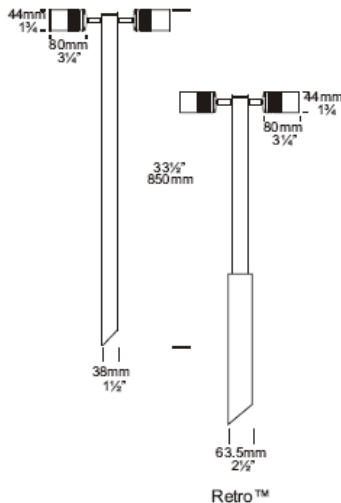

## LASER Exterior Euro Twin

The Euro Twin Pole Lite is for situations where the luminaire needs to be discreet, the smaller sized MR11 lamp is utilised to achieve this. Each spotlight can be aimed in any direction. This luminaire has fully adjustable arms allowing 360 degree rotation and 0 - 90° elevation with a built in glare guard. The Euro Twin Pole Lite is ideal for path lighting as well as tree lighting, or the heads may be aimed downward to eliminate vertical light.

##### Copper:

**Body** 45.4mm (1 3/4") rod.

**Pole** 38mm (1 1/2") x 850mm (33 3/4") tube.

##### 316 Stainless Steel:

**Body** 45.4mm (1 3/4") rod.

**Pole** 38mm (1 1/2") x 850mm (33 3/4") tube.

##### Retro™:

**Pole** 38mm (1 1/2") x 410mm (16") tube.

**Transformer Pole** 63.5mm (2 1/2") x 440mm (17 1/2").