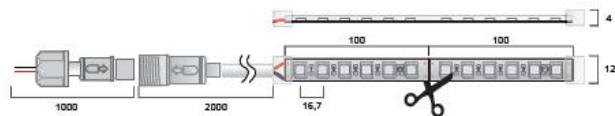

LASER LED STRIP 98042

Rolla 5 m - 5 m reel

60 LEDs/m
14,4W/m

0,060 Kg
0,007 m³

8.000° K (C) 1170 lm
4.500° K (N) 1110 lm
3.000° K (W) 1080 lm

Code	LED Color	Optic
98041	(C)	DIFF.
98042	(W)	DIFF.
98043	(N)	DIFF.
98044	(B)	DIFF.

N° Leds rolla - Reel N° Leds	300 (60 LEDs/m)
Voltaggio - Voltage	24V DC
Potenza rolla - Reel Power	72 W (14,4 W/m)
Corrente di rete - Main tension	3 A (0,6A/m)
Temperatura - Temperature	-20--40°C
Durata - Lasting	30.000
Lunghezza max continua - Max. length in continuous	5 mt

CONTROLGEARS

89408
min 0,1- Max 0,3 m

89487
min 0,1- Max 1 m

84829
min 0,1- Max 1,5 m

Strip
OUTdoor

ACCESSORIES

99000

Included

SPECIFICATION DETAILS:

Laser High Power LED Strip is composed of 60 Leds/meter integrated in a flexible circuit. Easily adaptable in every type of application and can be cut in 6 LED (10cm) unit without damaging the rest of the module.