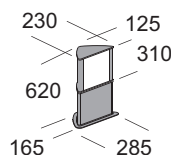

Box 30A

Articolo Item	Codice Code		W_{max}		LUMEN			
	AT	GR						
E27 box 30A	65007	65006	1x60	E27	730	IP65	⊕	A
MG box 30A/26 MG	66017	66016	1x26	G24d-3	1800	IP65	⊕	A
box 30A/2x26 MG	66027	66026	2x26	G24d-3	3600	IP65	⊕	B

Box 30B

E27 box 30B	65017	65016	1x60	E27	730	IP65	⊕	A
MG box 30B/26 MG	66047	66046	1x26	G24d-3	1800	IP65	⊕	A
box 30B/2x26 MG	66057	66056	2x26	G24d-3	3600	IP65	⊕	B

Box 30C

E27 box 30C	65027	65026	1x60	E27	730	IP65	⊕	A
MG box 30C/26 MG	66077	66076	1x26	G24d-3	1800	IP65	⊕	A
box 30C/2x26 MG	66087	66086	2x26	G24d-3	3600	IP65	⊕	B

Frangiluce Box 30

frangiluce 30	69991	frangiluce in alluminio - aluminium breaklight

AT RAL 7016
Antracite goffrato *Embossed anthracite*

GR RAL 9006
Grigio goffrato *Embossed grey*