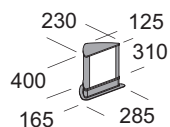

Box 30A

Articolo Item	Codice Code		W_{max}		LUMEN			
	AT	GR						
E27 box 30A	65007	65006	1x60	E27	730	IP65	⊕	A
MG box 30A/26 MG	66017	66016	1x26	G24d-3	1800	IP65	⊕	A
box 30A/2x26 MG	66027	66026	2x26	G24d-3	3600	IP65	⊕	B

Box 30B

E27 box 30B	65017	65016	1x60	E27	730	IP65	⊕	A
MG box 30B/26 MG	66047	66046	1x26	G24d-3	1800	IP65	⊕	A
box 30B/2x26 MG	66057	66056	2x26	G24d-3	3600	IP65	⊕	B

Box 30C

E27 box 30C	65027	65026	1x60	E27	730	IP65	⊕	A
MG box 30C/26 MG	66077	66076	1x26	G24d-3	1800	IP65	⊕	A
box 30C/2x26 MG	66087	66086	2x26	G24d-3	3600	IP65	⊕	B

Frangiluce Box 30

frangiluce 30	69991	frangiluce in alluminio - aluminium breaklight

AT RAL 7016
Antracite goffrato *Embossed anthracite*

GR RAL 9006
Grigio goffrato *Embossed grey*