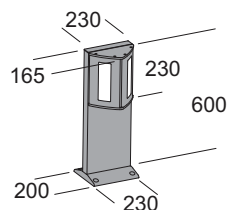

Kit 2/60

Articolo Item	Codice Code		W_{max}		LUMEN			
	AT	GR						
kit 2/60	65297	65296	1x60	E27	730	IP65		A
kit 2/60 MG	66997	66996	1x26	G24d-3	1800	IP65		A
kit 2/60 EL	67007	67006	1x26	GX24q-3	1800	IP65		A
kit 2/60 led-W	57137	57136	88x0,08	led	-	IP65		A
kit 2/60 led-N	57157	57156	88x0,08	led	-	IP65		A
kit 2/60 led-C	57147	57146	88x0,08	led	-	IP65		A

Kit 2/100

kit 2/100	65307	65306	1x75	E27	930	IP65		A
kit 2/100 MG	67017	67016	1x26	G24d-3	1800	IP65		A
kit 2/100 EL	67027	67026	1x26	GX24q-3	1800	IP65		A
kit 2/100 led-W	57167	57166	88x0,08	led	-	IP65		A
kit 2/100 led-N	57187	57186	88x0,08	led	-	IP65		A
kit 2/100 led-C	57177	57176	88x0,08	led	-	IP65		A

Versione LED LED version

AT RAL 7016
Antracite gofrato *Embossed anthracite*

GR RAL 9006
Grigio gofrato *Embossed grey*

3500K luce calda - *3500K warm white*

4200K luce naturale - *4200K natural white*

5500K luce fredda - *5500K cool white*

Versione LED fornibile, a richiesta, con alimentazione remota (pag.466)
LED version available, on request, with remote supply (pag.466)