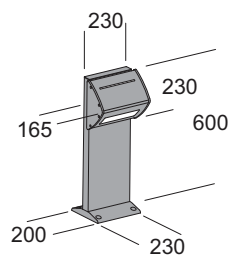

Kit 1/60

Articolo Item	Codice Code		W_{max}		LUMEN			
	AT	GR						
kit 1/60	65257	65256	1x60	E27	730	IP65		A
kit 1/60 MG	66917	66916	1x26	G24d-3	1800	IP65		A
kit 1/60 EL	66927	66926	1x26	GX24q-3	1800	IP65		A
kit 1/60 led-W	57017	57016	56x0,08	led	-	IP65		A
kit 1/60 led-N	57037	57036	56x0,08	led	-	IP65		A
kit 1/60 led-C	57027	57026	56x0,08	led	-	IP65		A

Kit 1/100

kit 1/100	65267	65266	1x75	E27	930	IP65		A
kit 1/100 MG	66937	66936	1x26	G24d-3	1800	IP65		A
kit 1/100 EL	66947	66946	1x26	GX24q-3	1800	IP65		A
kit 1/100 led-W	57047	57046	56x0,08	led	-	IP65		A
kit 1/100 led-N	57067	57066	56x0,08	led	-	IP65		A
kit 1/100 led-C	57057	57056	56x0,08	led	-	IP65		A

Versione LED LED version

AT RAL 7016
Antracite gofrato *Embossed anthracite*

GR RAL 9006
Grigio gofrato *Embossed grey*

3500K luce calda - *3500K warm white*

4200K luce naturale - *4200K natural white*

5500K luce fredda - *5500K cool white*

Versione LED fornibile, a richiesta, con alimentazione remota (pag.466)
LED version available, on request, with remote supply (pag.466)