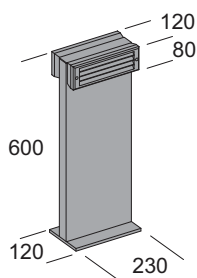

Step 1/62

Articolo Item	Codice Code		W_{max}	led	LUMEN	IP65	⊕	A	☀️
	AT	GR							
LED-W step 1/62-W	69437	69436	88x0,08W	led	-	IP65	⊕	A	☀️
LED-N step 1/62-N	57287	57286	88x0,08W	led	-	IP65	⊕	A	☀️
LED-C step 1/62-C	69427	69426	88x0,08W	led	-	IP65	⊕	A	☀️

Step 2/62

LED-W step 2/62-W	69557	69556	88x0,08W	led	-	IP65	⊕	B	☀️
LED-N step 2/62-N	57327	57326	88x0,08W	led	-	IP65	⊕	B	☀️
LED-C step 2/62-C	69547	69546	88x0,08W	led	-	IP65	⊕	B	☀️

Step 3/62

LED-W step 3/62-W	69677	69676	88x0,08W	led	-	IP65	⊕	C	☀️
LED-N step 3/62-N	57367	57366	88x0,08W	led	-	IP65	⊕	C	☀️
LED-C step 3/62-C	69667	69666	88x0,08W	led	-	IP65	⊕	C	☀️

☀️ **Versione LED LED version**

AT RAL 7016
Antracite gofrato *Embossed anthracite*

GR RAL 9006
Grigio gofrato *Embossed grey*

LED-W 3500K luce calda - *3500K warm white*

LED-N 4200K luce naturale - *4200K natural white*

LED-C 5500K luce fredda - *5500K cool white*

☀️ Versione LED fornibile, a richiesta, con alimentazione remota (pag.466)
LED version available, on request, with remote supply (pag.466)