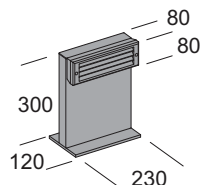

Step 1/30

Articolo Item	Codice Code		W_{max}	led	LUMEN	IP	⊕	☀️
	AT	GR						
LED-W step 1/30-W	69377	69376	44x0,08W	led	-	IP65	⊕	A ☀️
LED-N step 1/30-N	57257	57256	44x0,08W	led	-	IP65	⊕	A ☀️
LED-C step 1/30-C	69367	69366	44x0,08W	led	-	IP65	⊕	A ☀️

Step 2/30

LED-W step 2/30-W	69497	69496	44x0,08W	led	-	IP65	⊕	B ☀️
LED-N step 2/30-N	57297	57296	44x0,08W	led	-	IP65	⊕	B ☀️
LED-C step 2/30-C	69487	69486	44x0,08W	led	-	IP65	⊕	B ☀️

Step 3/30

LED-W step 3/30-W	69617	69616	44x0,08W	led	-	IP65	⊕	C ☀️
LED-N step 3/30-N	57337	57336	44x0,08W	led	-	IP65	⊕	C ☀️
LED-C step 3/30-C	69607	69606	44x0,08W	led	-	IP65	⊕	C ☀️

☀️ **Versione LED LED version**

AT RAL 7016
Antracite gofrato *Embossed anthracite*

GR RAL 9006
Grigio gofrato *Embossed grey*

LED-W 3500K luce calda - *3500K warm white*

LED-N 4200K luce naturale - *4200K natural white*

LED-C 5500K luce fredda - *5500K cool white*

☀️ Versione LED fornibile, a richiesta, con alimentazione remota (pag.466)
LED version available, on request, with remote supply (pag.466)