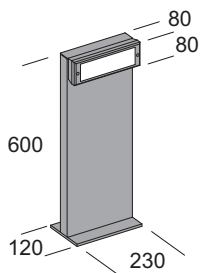

Step 1/60

Articolo Item	Codice Code		W_{max}	led	LUMEN	IP	⊕	A	☀️
	AT	GR							
LED-W step 1/60-W	69417	69416	44x0,08W	led	-	IP65	⊕	A	☀️
LED-N step 1/60-N	57277	57276	44x0,08W	led	-	IP65	⊕	A	☀️
LED-C step 1/60-C	69407	69406	44x0,08W	led	-	IP65	⊕	A	☀️

Step 2/60

LED-W step 2/60-W	69537	69536	44x0,08W	led	-	IP65	⊕	B	☀️
LED-N step 2/60-N	57317	57316	44x0,08W	led	-	IP65	⊕	B	☀️
LED-C step 2/60-C	69527	69526	44x0,08W	led	-	IP65	⊕	B	☀️

Step 3/60

LED-W step 3/60-W	69657	69656	44x0,08W	led	-	IP65	⊕	C	☀️
LED-N step 3/60-N	57357	57356	44x0,08W	led	-	IP65	⊕	C	☀️
LED-C step 3/60-C	69647	69646	44x0,08W	led	-	IP65	⊕	C	☀️

☀️ **Versione LED LED version**

AT RAL 7016
Antracite goffrato *Embossed anthracite*

GR RAL 9006
Grigio goffrato *Embossed grey*

LED-W 3500K luce calda - *3500K warm white*

LED-N 4200K luce naturale - *4200K natural white*

LED-C 5500K luce fredda - *5500K cool white*

☀️ Versione LED fornibile, a richiesta, con alimentazione remota (pag.466)
LED version available, on request, with remote supply (pag.466)