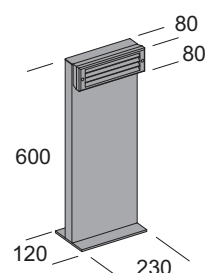

Step 1/60

Articolo Item	Codice Code		W_{max}	led	LUMEN	IP	⊕	A	☀️
	AT	GR							
LED-W step 1/60-W	69417	69416	44x0,08W	led	-	IP65	⊕	A	☀️
LED-N step 1/60-N	57277	57276	44x0,08W	led	-	IP65	⊕	A	☀️
LED-C step 1/60-C	69407	69406	44x0,08W	led	-	IP65	⊕	A	☀️

Step 2/60

LED-W step 2/60-W	69537	69536	44x0,08W	led	-	IP65	⊕	B	☀️
LED-N step 2/60-N	57317	57316	44x0,08W	led	-	IP65	⊕	B	☀️
LED-C step 2/60-C	69527	69526	44x0,08W	led	-	IP65	⊕	B	☀️

Step 3/60

LED-W step 3/60-W	69657	69656	44x0,08W	led	-	IP65	⊕	C	☀️
LED-N step 3/60-N	57357	57356	44x0,08W	led	-	IP65	⊕	C	☀️
LED-C step 3/60-C	69647	69646	44x0,08W	led	-	IP65	⊕	C	☀️

☀️ **Versione LED LED version**

AT RAL 7016
Antracite goffrato *Embossed anthracite*

GR RAL 9006
Grigio goffrato *Embossed grey*

LED-W 3500K luce calda - *3500K warm white*

LED-N 4200K luce naturale - *4200K natural white*

LED-C 5500K luce fredda - *5500K cool white*

☀️ Versione LED fornibile, a richiesta, con alimentazione remota (pag.466)
LED version available, on request, with remote supply (pag.466)