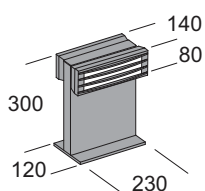

Step 1/32

Articolo Item	Codice Code		W_{max}	led	LUMEN	IP65	⊕	A	☀️
	AT	GR							
LED-W step 1/32-W	69397	69396	88x0,08W	led	-	IP65	⊕	A	☀️
LED-N step 1/32-N	57267	57266	88x0,08W	led	-	IP65	⊕	A	☀️
LED-C step 1/32-C	69387	69386	88x0,08W	led	-	IP65	⊕	A	☀️

Step 2/32

LED-W step 2/32-W	69517	69516	88x0,08W	led	-	IP65	⊕	B	☀️
LED-N step 2/32-N	57307	57306	88x0,08W	led	-	IP65	⊕	B	☀️
LED-C step 2/32-C	69507	69506	88x0,08W	led	-	IP65	⊕	B	☀️

Step 3/32

LED-W step 3/32-W	69637	69636	88x0,08W	led	-	IP65	⊕	C	☀️
LED-N step 3/32-N	57347	57346	88x0,08W	led	-	IP65	⊕	C	☀️
LED-C step 3/32-C	69627	69626	88x0,08W	led	-	IP65	⊕	C	☀️

☀️ **Versione LED LED version**

AT RAL 7016
Antracite gofrato *Embossed anthracite*

GR RAL 9006
Grigio gofrato *Embossed grey*

LED-W 3500K luce calda - *3500K warm white*

LED-N 4200K luce naturale - *4200K natural white*

LED-C 5500K luce fredda - *5500K cool white*

☀️ Versione LED fornibile, a richiesta, con alimentazione remota (pag.466)
LED version available, on request, with remote supply (pag.466)