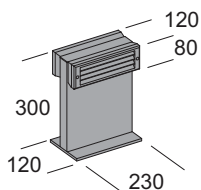

Step 1/32

Articolo Item	Codice Code		W_{max}	led	LUMEN	IP65	⊕	A	☀️
	AT	GR							
LED-W step 1/32-W	69397	69396	88x0,08W	led	-	IP65	⊕	A	☀️
LED-N step 1/32-N	57267	57266	88x0,08W	led	-	IP65	⊕	A	☀️
LED-C step 1/32-C	69387	69386	88x0,08W	led	-	IP65	⊕	A	☀️

Step 2/32

LED-W step 2/32-W	69517	69516	88x0,08W	led	-	IP65	⊕	B	☀️
LED-N step 2/32-N	57307	57306	88x0,08W	led	-	IP65	⊕	B	☀️
LED-C step 2/32-C	69507	69506	88x0,08W	led	-	IP65	⊕	B	☀️

Step 3/32

LED-W step 3/32-W	69637	69636	88x0,08W	led	-	IP65	⊕	C	☀️
LED-N step 3/32-N	57347	57346	88x0,08W	led	-	IP65	⊕	C	☀️
LED-C step 3/32-C	69627	69626	88x0,08W	led	-	IP65	⊕	C	☀️

☀️ **Versione LED LED version**

AT RAL 7016
Antracite gofrato *Embossed anthracite*

GR RAL 9006
Grigio gofrato *Embossed grey*

LED-W 3500K luce calda - *3500K warm white*

LED-N 4200K luce naturale - *4200K natural white*

LED-C 5500K luce fredda - *5500K cool white*

☀️ Versione LED fornibile, a richiesta, con alimentazione remota (pag.466)
LED version available, on request, with remote supply (pag.466)