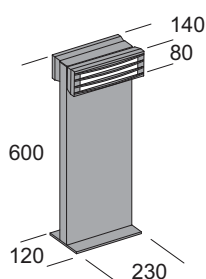

Step 1/62

Articolo Item	Codice Code		W_{max}	led	LUMEN	IP65	⊕	A	☀️
	AT	GR							
LED-W step 1/62-W	69437	69436	88x0,08W	led	-	IP65	⊕	A	☀️
LED-N step 1/62-N	57287	57286	88x0,08W	led	-	IP65	⊕	A	☀️
LED-C step 1/62-C	69427	69426	88x0,08W	led	-	IP65	⊕	A	☀️

Step 2/62

LED-W step 2/62-W	69557	69556	88x0,08W	led	-	IP65	⊕	B	☀️
LED-N step 2/62-N	57327	57326	88x0,08W	led	-	IP65	⊕	B	☀️
LED-C step 2/62-C	69547	69546	88x0,08W	led	-	IP65	⊕	B	☀️

Step 3/62

LED-W step 3/62-W	69677	69676	88x0,08W	led	-	IP65	⊕	C	☀️
LED-N step 3/62-N	57367	57366	88x0,08W	led	-	IP65	⊕	C	☀️
LED-C step 3/62-C	69667	69666	88x0,08W	led	-	IP65	⊕	C	☀️

☀️ **Versione LED LED version**

AT RAL 7016
Antracite gofrato *Embossed anthracite*

GR RAL 9006
Grigio gofrato *Embossed grey*

LED-W 3500K luce calda - *3500K warm white*

LED-N 4200K luce naturale - *4200K natural white*

LED-C 5500K luce fredda - *5500K cool white*

☀️ Versione LED fornibile, a richiesta, con alimentazione remota (pag.466)
LED version available, on request, with remote supply (pag.466)