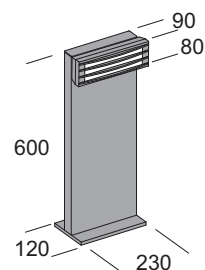

Step 1/60

Articolo Item	Codice Code		W_{max}	led	LUMEN	IP	⊕	A	☀️
	AT	GR							
LED-W step 1/60-W	69417	69416	44x0,08W	led	-	IP65	⊕	A	☀️
LED-N step 1/60-N	57277	57276	44x0,08W	led	-	IP65	⊕	A	☀️
LED-C step 1/60-C	69407	69406	44x0,08W	led	-	IP65	⊕	A	☀️

Step 2/60

LED-W step 2/60-W	69537	69536	44x0,08W	led	-	IP65	⊕	B	☀️
LED-N step 2/60-N	57317	57316	44x0,08W	led	-	IP65	⊕	B	☀️
LED-C step 2/60-C	69527	69526	44x0,08W	led	-	IP65	⊕	B	☀️

Step 3/60

LED-W step 3/60-W	69657	69656	44x0,08W	led	-	IP65	⊕	C	☀️
LED-N step 3/60-N	57357	57356	44x0,08W	led	-	IP65	⊕	C	☀️
LED-C step 3/60-C	69647	69646	44x0,08W	led	-	IP65	⊕	C	☀️

☀️ **Versione LED LED version**

AT RAL 7016
Antracite goffrato *Embossed anthracite*

GR RAL 9006
Grigio goffrato *Embossed grey*

LED-W 3500K luce calda - *3500K warm white*

LED-N 4200K luce naturale - *4200K natural white*

LED-C 5500K luce fredda - *5500K cool white*

☀️ Versione LED fornibile, a richiesta, con alimentazione remota (pag.466)
LED version available, on request, with remote supply (pag.466)