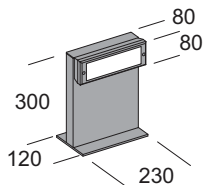

Step 1/30

Articolo Item	Codice Code		W_{max}	led	LUMEN	IP	⊕	☀️
	AT	GR						
LED-W step 1/30-W	69377	69376	44x0,08W	led	-	IP65	⊕	A ☀️
LED-N step 1/30-N	57257	57256	44x0,08W	led	-	IP65	⊕	A ☀️
LED-C step 1/30-C	69367	69366	44x0,08W	led	-	IP65	⊕	A ☀️

Step 2/30

LED-W step 2/30-W	69497	69496	44x0,08W	led	-	IP65	⊕	B ☀️
LED-N step 2/30-N	57297	57296	44x0,08W	led	-	IP65	⊕	B ☀️
LED-C step 2/30-C	69487	69486	44x0,08W	led	-	IP65	⊕	B ☀️

Step 3/30

LED-W step 3/30-W	69617	69616	44x0,08W	led	-	IP65	⊕	C ☀️
LED-N step 3/30-N	57337	57336	44x0,08W	led	-	IP65	⊕	C ☀️
LED-C step 3/30-C	69607	69606	44x0,08W	led	-	IP65	⊕	C ☀️

☀️ **Versione LED LED version**

AT RAL 7016
Antracite gofrato *Embossed anthracite*

GR RAL 9006
Grigio gofrato *Embossed grey*

LED-W 3500K luce calda - *3500K warm white*

LED-N 4200K luce naturale - *4200K natural white*

LED-C 5500K luce fredda - *5500K cool white*

☀️ Versione LED fornibile, a richiesta, con alimentazione remota (pag.466)
LED version available, on request, with remote supply (pag.466)