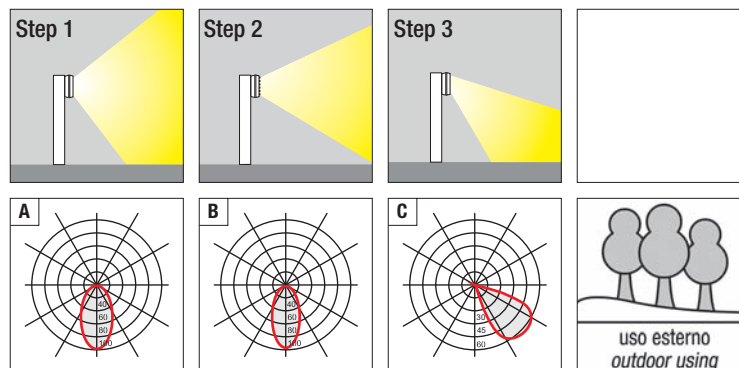

LED-C 5500K luce fredda - *5500K cool white*

☀️ Versione LED fornibile, a richiesta, con alimentazione remota (pag.466)  
*LED version available, on request, with remote supply (pag.466)*

Step 1/32

Articolo Item	Codice Code		W <sub>max</sub>	led	LUMEN	IP65	⊕	A	☀️
	AT	GR							
LED-W <b>step 1/32-W</b>	69397	69396	88x0,08W	led	-	IP65	⊕	A	☀️
LED-N <b>step 1/32-N</b>	57267	57266	88x0,08W	led	-	IP65	⊕	A	☀️
LED-C <b>step 1/32-C</b>	69387	69386	88x0,08W	led	-	IP65	⊕	A	☀️