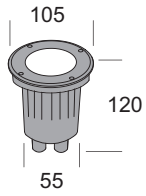

Led 12

Articolo Item	Codice Code	W_{max}		LUMEN		
LED-N led 12	96030	12x0,08	led	-	IP67