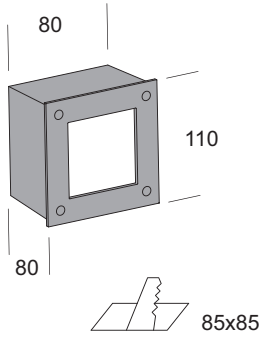

Rek-N

Articolo Item	Codice Code	W_{max}		LUMEN		
LED-N rek-N	93001	12x0,08	led	-	IP67	

Versione LED LED version

LED-N 4200K luce naturale - 4200K natural white

10 applique interni/esterni
wall lights indoor/outdoor

158 plafoniere interni/esterni
ceiling bowls indoor/outdoor

226 testalotto
bed head units

236 sospensioni
suspensions

330 lampade
lamps

378 lampioni ed incassi
bollards & recessed lights

467 indice
index