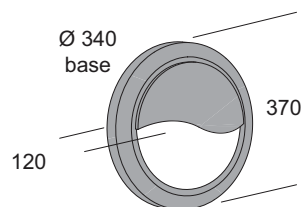

Cover grigio

GR RAL 9006
Grigio gofrato *Embossed grey*