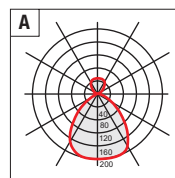

Kit 1	Articolo Item	Codice Code			W_{max}		LUMEN			
		AT	BI	GR						
	E27 kit 1	62167	62161	62166	1x75	E27	930	IP65	⊕	A
	MG kit 1 MG	63967	63961	63966	1x26	G24d-3	1800	IP65	⊕	A
	EL kit 1 EL	63977	63971	63976	1x26	GX24q-3	1800	IP65	⊕	A
	LED-W kit 1 led-W	55107	55101	55106	56x0,08	led	-	IP65	⊕	A
	LED-N kit 1 led-N	55127	55121	55126	56x0,08	led	-	IP65	⊕	A
	LED-C kit 1 led-C	55117	55111	55116	56x0,08	led	-	IP65	⊕	A

Kit 2	Articolo Item	Codice Code			W_{max}		LUMEN			
		AT	BI	GR						
	E27 kit 2	62177	62171	62176	1x75	E27	930	IP65	⊕	B
	MG kit 2 MG	63987	63981	63986	1x26	G24d-3	1800	IP65	⊕	B
	EL kit 2 EL	63997	63991	63996	1x26	GX24q-3	1800	IP65	⊕	B
	LED-W kit 2 led-W	55137	55131	55136	88x0,08	led	-	IP65	⊕	B
	LED-N kit 2 led-N	55157	55151	55156	88x0,08	led	-	IP65	⊕	B
	LED-C kit 2 led-C	55147	55141	55146	88x0,08	led	-	IP65	⊕	B

Versione LED LED version

AT RAL 7016
Antracite gofrato *Embossed anthracite*

BI RAL 9016
Bianco gofrato *Embossed white*

GR RAL 9006
Grigio gofrato *Embossed grey*

LED-W 3500K luce calda – 3500K warm white

LED-N 4200K luce naturale – 4200K natural white

LED-C 5500K luce fredda – 5500K cool white

Versione LED fornibile, a richiesta, con alimentazione remota (pag.466)
LED version available, on request, with remote supply (pag.466)