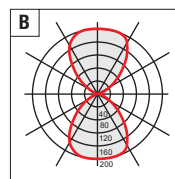

Kit 1	Articolo Item	Codice Code			W_{max}		LUMEN			
		AT	BI	GR						
	E27 kit 1	62167	62161	62166	1x75	E27	930	IP65	⊕	A
	MG kit 1 MG	63967	63961	63966	1x26	G24d-3	1800	IP65	⊕	A
	EL kit 1 EL	63977	63971	63976	1x26	GX24q-3	1800	IP65	⊕	A
	LED-W kit 1 led-W	55107	55101	55106	56x0,08	led	-	IP65	⊕	A
	LED-N kit 1 led-N	55127	55121	55126	56x0,08	led	-	IP65	⊕	A
	LED-C kit 1 led-C	55117	55111	55116	56x0,08	led	-	IP65	⊕	A

Kit 2	Articolo Item	Codice Code			W_{max}		LUMEN			
		AT	BI	GR						
	E27 kit 2	62177	62171	62176	1x75	E27	930	IP65	⊕	B
	MG kit 2 MG	63987	63981	63986	1x26	G24d-3	1800	IP65	⊕	B
	EL kit 2 EL	63997	63991	63996	1x26	GX24q-3	1800	IP65	⊕	B
	LED-W kit 2 led-W	55137	55131	55136	88x0,08	led	-	IP65	⊕	B
	LED-N kit 2 led-N	55157	55151	55156	88x0,08	led	-	IP65	⊕	B
	LED-C kit 2 led-C	55147	55141	55146	88x0,08	led	-	IP65	⊕	B

Versione LED LED version

AT RAL 7016
Antracite gofrato *Embossed anthracite*

BI RAL 9016
Bianco gofrato *Embossed white*

GR RAL 9006
Grigio gofrato *Embossed grey*

LED-W 3500K luce calda – 3500K warm white

LED-N 4200K luce naturale – 4200K natural white

LED-C 5500K luce fredda – 5500K cool white

Versione LED fornibile, a richiesta, con alimentazione remota (pag.466)
LED version available, on request, with remote supply (pag.466)