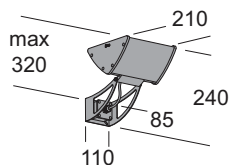

Star C20

Articolo Item	Codice Code			W_{max}	Icona	LUMEN	Icona	Icona	Icona
	AT	BI	GR						
E27 star C20	62217	62211	62216	1x60	E27	730	IP65	⊕	A ❌
HL star C20 HL	62227	62221	62226	1x120	R7s	2300	IP65	⊕	B ❌
MG star C20 MG	64347	64341	64346	1x26	GX24d-3	1800	IP65	⊕	A ❌
EL star C20 EL	64357	64351	64356	1x26	GX24q-3	1800	IP65	⊕	A ❌
LED-N star C20 led-N	55057	55051	55056	140x0,08	led	-	IP65	⊕	C 🌞

Star C30

E27 star C30	62127	62121	62126	1x60	E27	730	IP65	⊕	A
HL star C30 HL	69277	69271	69276	1x230	R7s	5000	IP65	⊕	B
MG star C30/26 MG	63687	63681	63686	1x26	G24d-3	1800	IP65	⊕	A
star C30/2x26 MG	63697	63691	63696	2x26	G24d-3	3600	IP65	⊕	D
EL star C30/2x42 EL	63707	63701	63706	2x42(a)	GX24q-4	6400	IP65	⊕	D
MD MG star C30/70 MD	64367	64361	64366	1x70	RX7s	6800	IP65	⊕	B ❌
star C30/150 MD	64377	64371	64376	1x150	RX7s	14500	IP65	⊕	B ❌

🌞 **Versione LED** LED version
❌ **Nuova versione** New version

AT RAL 7016
Antracite gofrato Embossed anthracite

BI RAL 9016
Bianco gofrato Embossed white

GR RAL 9006
Grigio gofrato Embossed grey

(a) Equipaggiato con alimentatore multipotenza per l'utilizzo di lampade da 26W-32W o 42W
Equipped with multi-power ballast to use bulbs of 26W-32W or 42W

LED-N 4200K luce naturale - 4200K natural white

🌞 Versione LED fornibile, a richiesta, con alimentazione remota (pag.466)
LED version available, on request, with remote supply (pag.466)