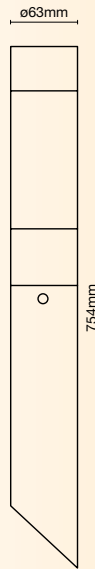

350mm Bollard

AVAILABLE FINISHES

- 7mm machined Aluminum - Black UV stabilized powder coat
- 7mm machined Solid Copper
- 7mm machined 316 Stainless Steel

LAMP OPTIONS

12volt MR16 max.50watt

CODES 12 volt version

- Black - LD610BL
- Solid Copper - LD610COP
- 316 Stainless Steel - LD610SS

12 VOLT LAMP HOLDER

GU5.3 350 degree rated lamp holder with 250 degree teflon cables

LENS

Acrylic. Lifetime replacement warranty on acrylic lens

WARRANTY

- Powder coated aluminum - 5 Years
- Solid Copper and 316 Stainless Steel - 10 Years

Please refer to LDA Lighting warranty policy for conditions.

750mm Bollard

AVAILABLE FINISHES

- 7mm machined Aluminum - Black UV stabilized powder coat
- 7mm machined Solid Copper
- 7mm machined 316 Stainless Steel

LAMP OPTIONS

12volt MR16 max.50watt.

CODES 12 volt version

- Black - LD609BL
- Solid Copper - LD609COP
- 316 Stainless Steel - LD609SS

12 VOLT LAMP HOLDER

GU5.3 350 degree rated lamp holder with 250 degree teflon cables.

LENS

Acrylic. Lifetime replacement warranty on acrylic lens.

WARRANTY

- Powder coated aluminum - 5 Years
- Solid Copper and 316 Stainless Steel - 10 Years

Please refer to LDA Lighting warranty policy for conditions.

Spike Adjustable

AVAILABLE FINISHES

- 7mm machined Aluminum - Black UV stabilized powder coat
- 7mm machined Solid Copper
- 7mm machined 316 Stainless Steel

LAMP OPTIONS

12volt MR16 max.50watt

CODES 12 volt version

- Black - LD601BL
- Solid Copper - LD601COP
- 316 Stainless Steel - LD601SS

12 VOLT LAMP HOLDER

GU5.3 350 degree rated lamp holder with 250 degree teflon cables

LENS

Tempered glass. Lifetime replacement warranty on glass lens

WARRANTY

- Powder coated aluminum - 5 Years
- Solid Copper and 316 Stainless Steel - 10 Years

Please refer to LDA Lighting warranty policy for conditions.