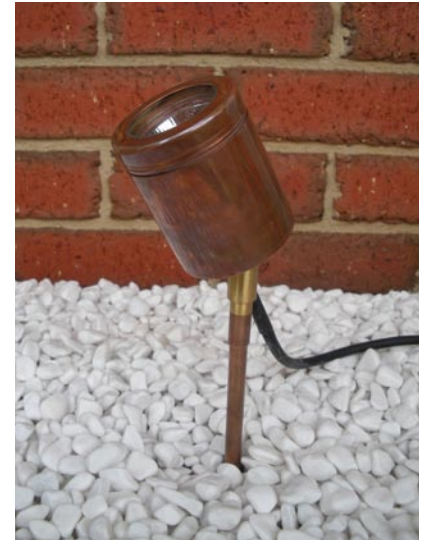

350mm Bollard

AVAILABLE FINISHES

- 7mm machined Aluminum - Black UV stabilized powder coat
- 7mm machined Solid Copper
- 7mm machined 316 Stainless Steel

LAMP OPTIONS

12volt MR16 max.50watt

CODES 12 volt version

- Black - LD610BL
- Solid Copper - LD610COP
- 316 Stainless Steel - LD610SS

12 VOLT LAMP HOLDER

GU5.3 350 degree rated lamp holder with 250 degree teflon cables

LENS

Acrylic. Lifetime replacement warranty on acrylic lens

WARRANTY

- Powder coated aluminum - 5 Years
- Solid Copper and 316 Stainless Steel - 10 Years

Please refer to LDA Lighting warranty policy for conditions.

750mm Bollard

AVAILABLE FINISHES

- 7mm machined Aluminum - Black UV stabilized powder coat
- 7mm machined Solid Copper
- 7mm machined 316 Stainless Steel

LAMP OPTIONS

12volt MR16 max.50watt.

CODES 12 volt version

- Black - LD609BL
- Solid Copper - LD609COP
- 316 Stainless Steel - LD609SS

12 VOLT LAMP HOLDER

GU5.3 350 degree rated lamp holder with 250 degree teflon cables.

LENS

Acrylic. Lifetime replacement warranty on acrylic lens.

WARRANTY

- Powder coated aluminum - 5 Years
- Solid Copper and 316 Stainless Steel - 10 Years

Please refer to LDA Lighting warranty policy for conditions.

Spike Adjustable

AVAILABLE FINISHES

- 7mm machined Aluminum - Black UV stabilized powder coat
- 7mm machined Solid Copper
- 7mm machined 316 Stainless Steel

LAMP OPTIONS

12volt MR16 max.50watt

CODES 12 volt version

- Black - LD601BL
- Solid Copper - LD601COP
- 316 Stainless Steel - LD601SS

12 VOLT LAMP HOLDER

GU5.3 350 degree rated lamp holder with 250 degree teflon cables

LENS

Tempered glass. Lifetime replacement warranty on glass lens

WARRANTY

- Powder coated aluminum - 5 Years
- Solid Copper and 316 Stainless Steel - 10 Years

Please refer to LDA Lighting warranty policy for conditions.