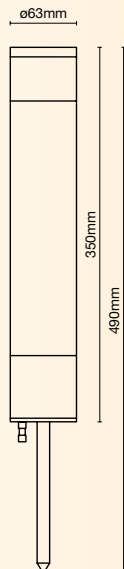

WARRANTY

- Powder coated aluminum - 5 Years
- Solid Copper and 316 Stainless Steel - 10 Years

Please refer to LDA Lighting warranty policy for conditions.

750mm Bollard

AVAILABLE FINISHES

- 7mm machined Aluminum - Black UV stabilized powder coat
- 7mm machined Solid Copper
- 7mm machined 316 Stainless Steel

LAMP OPTIONS

12volt MR16 max.50watt.

CODES 12 volt version

- Black - LD609BL
- Solid Copper - LD609COP
- 316 Stainless Steel - LD609SS

12 VOLT LAMP HOLDER

GU5.3 350 degree rated lamp holder with 250 degree teflon cables.

LENS

Acrylic. Lifetime replacement warranty on acrylic lens.

WARRANTY

- Powder coated aluminum - 5 Years
- Solid Copper and 316 Stainless Steel - 10 Years

Please refer to LDA Lighting warranty policy for conditions.