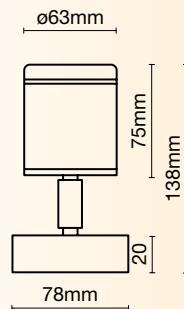

LENS

Tempered glass. Lifetime replacement warranty on glass lens

Fixed Wall Light

AVAILABLE FINISHES

- 7mm machined Aluminum - Black UV stabilized powder coat
- 7mm machined Solid Copper
- 7mm machined 316 Stainless Steel

LAMP OPTIONS

12volt MR16 max.50watt.

CODES 12 volt version

- Black - LD607BL
- Solid Copper - LD607COP
- 316 Stainless Steel - LD607SS

12 VOLT LAMP HOLDER

GU5.3 350 degree rated lamp holder with 250 degree teflon cables