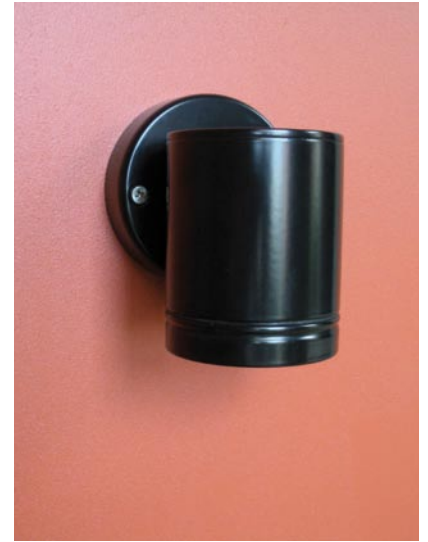

LENS

Tempered glass. Lifetime replacement warranty on glass lens

Fixed Wall Light

AVAILABLE FINISHES

- 7mm machined Aluminum - Black UV stabilized powder coat
- 7mm machined Solid Copper
- 7mm machined 316 Stainless Steel

LAMP OPTIONS

12volt MR16 max.50watt.

CODES 12 volt version

- Black - LD607BL
- Solid Copper - LD607COP
- 316 Stainless Steel - LD607SS

12 VOLT LAMP HOLDER

GU5.3 350 degree rated lamp holder with 250 degree teflon cables

LENS

Tempered glass. Lifetime replacement warranty on glass lens

WALL LIGHT RANGE WARRANTY

- Powder coated aluminum - 5 Years
- Solid Copper and 316 Stainless Steel - 10 Years