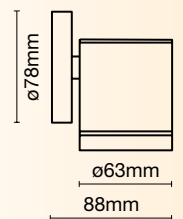

LENS

Tempered glass. Lifetime replacement warranty on glass lens

WALL LIGHT RANGE WARRANTY

- Powder coated aluminum - 5 Years
- Solid Copper and 316 Stainless Steel - 10 Years