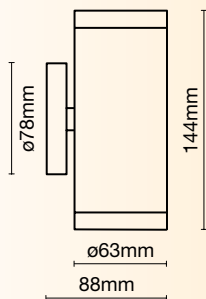

LENS

Tempered glass. Lifetime replacement warranty on glass lens

Adjustable Wall Light

AVAILABLE FINISHES

- 7mm machined Aluminum - Black UV stabilized powder coat
- 7mm machined Solid Copper
- 7mm machined 316 Stainless Steel

LAMP OPTIONS

12volt MR16 max.50watt

CODES 12 volt version

- Black - LD605BL
- Solid Copper - LD605COP
- 316 Stainless Steel - LD605SS

12 VOLT LAMP HOLDER

GU5.3 350 degree rated lamp holder with 250 degree teflon cables