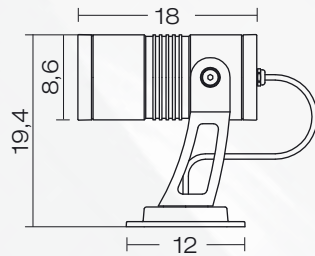

serie/series
lyra 80

simmetrico
symmetric
symétriques
simétrico
symmetrisch

art.
466
467
468

design **A. Dolcetti**

OHIM:
certificate of registration
N° 000346366-0003

corpo **alluminio pressofuso**
body **in die casting aluminium**
corps **en aluminium moulé**
sous pression
cuerpo **aluminio inyectado**
Körper **aus Aluminium-**
Druckguss

diffusore **vetro trasparente**
diffuser **glass transparent**
diffuser **verre transparent**
difusor **vidrio transparente**
Diffuser **Glas klar**

Provided with 1 m cable H03RN-F

Art.		W	V	Type	
466GU10		1 X 11		Megaman GU10	
		1 X 4		Philips accent led GU10	
466GU5.3		1 X 50	12	halogen GU5,3	
		1 X 4		Philips accent led GU5,3	
466LS3		1 X 3	240	white led 6300K - 240lm	
466LL3		1 X 3	240	white led 6300K - 240lm