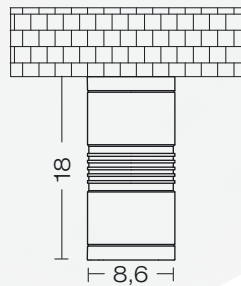

Art.		W	V	Type	
468GU10		1 X 11		Megaman GU10	
		1 X 4		Philips accent led GU10	
468GU5.3		1 X 50	12	halogen GU5,3	
		1 X 4		Philips accent led GU5,3	
468LS3		1 X 3	240	white led 6300K - 240lm	
468LL3		1 X 3	240	white led 6300K - 240lm