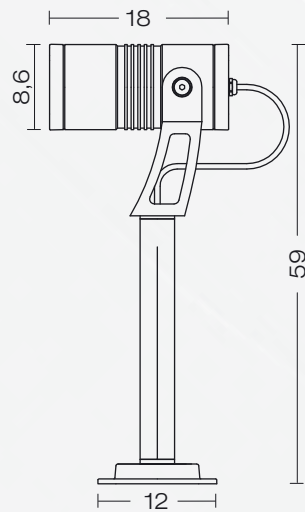

Provided with 1 m cable H03RN-F

Art.		W	V	Type	
467GU10		1 X 11		Megaman GU10	
		1 X 4		Philips accent led GU10	
467GU5.3		1 X 50	12	halogen GU5,3	
		1 X 4		Philips accent led GU5,3	
467LS3		1 X 3	240	white led 6300K - 240lm	
467LL3		1 X 3	240	white led 6300K - 240lm