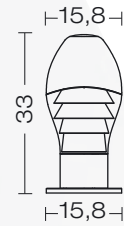

art.

405

designers **Innocenzo Rifino & Lorenzo Ruggieri**

OHIM:
certificate of registration
N° 000659917-0003

405.03
405.03F18