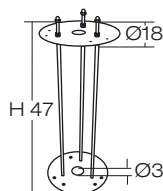

Accessories on request:

code **0404M003**
Loop in loop out IP68

Root Mounting Kit code **00A405**

code **00A405.01P**
Anchor Bolt