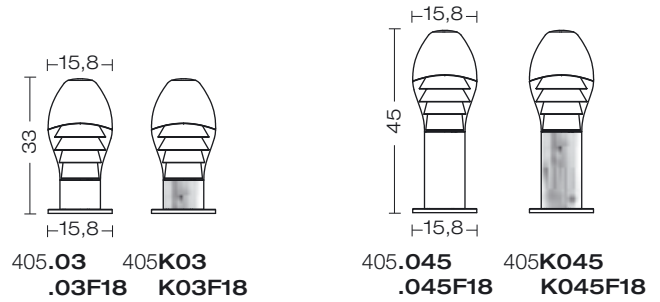

For technical details visit www.landa.it

FINISHING

Wood that isn't wood

Processo produttivo non inquinante
Production process is not polluting
C'est un procédé productif non polluant
Proceso productivo no contaminante
Chemierückstand und Abwasser

COLOURS

Included:

ELECTRIFICATION

450.03 .045 .075 .100 .125	450K03 K045 K075 K100 K125	1 x MAX 75 W	1 x 23 W	1 x 16 W	E27 1 x 18 W Gx24 q-2	F18 1 x 32 W Gx24 q-3	F32 1 x 20 W PGJ5	H20 1 x 70 W E27 sodium	H70 1 x 70 W G12 metal halide