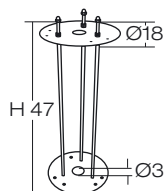

LED

Accessories on request:

code **0404M003**
Loop in loop out IP68

Root Mounting Kit code **00A405**

code **00A405.01P**
Anchor Bolt

example code:

art.	finishing	size	electrification	colour
405	.	100	F18	all
COUNTRY example code:				
art.	finishing	size	electrification	colour
405	K	100	F18	nhg

art.
405

designers **Innocenzo Rifino & Lorenzo Ruggieri**

OHIM:
patent No.
000659917-0003

corpo **alluminio pressofuso e estruso**
body in die casting and extruded aluminium
corps *en aluminium moulé sous pression et extrudé*
cuerpo *aluminio inyectado y extrusionado*
Körper *aus Aluminium-Druckguss*