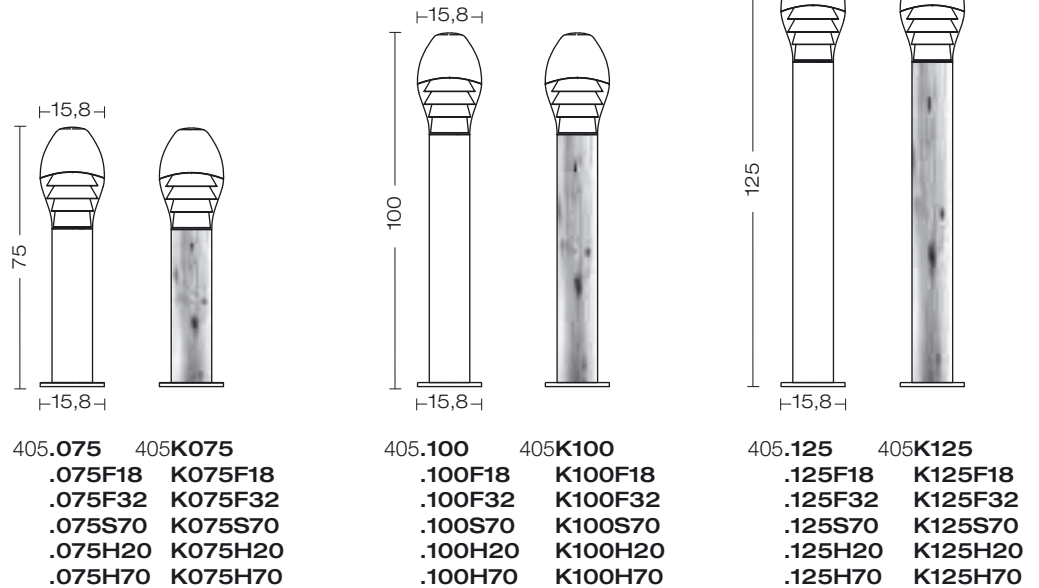

For technical details visit www.landa.it

FINISHING

Wood that isn't wood

Processo produttivo non inquinante
Production process is not polluting
C'est un procédé productif non polluant
Proceso productivo no contaminante
Chemierückstand und Abwasser

COLOURS

Included:

ELECTRIFICATION

450.03 .045 .075 .100 .125	450K03 K045 K075 K100 K125	1 x MAX 75 W	1 x 23 W	1 x 16 W	E27 1 x 18 W Gx24 q-2	F18 1 x 32 W Gx24 q-3	F32 1 x 20 W PGJ5	H20 1 x 70 W E27 sodium	H70 1 x 70 W G12 metal halide