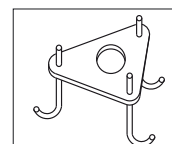

COLOURS

ELECTRIFICATION

Anchor Bolt: code 00APF6 code 00APR8

Accessories on request:

code **0404M004**
Single connection IP68

code **0404M003**
Loop in loop out IP68

00108
angoliera
corner bracket
patte d'angle
esquinera
Eckhalterungen