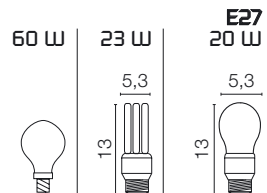

COLOURS

ELECTRIFICATION

Anchor Bolt: code 00APF6 code 00APR8

Accessories on request:

code **0404M004**
Single connection IP68

code **0404M003**
Loop in loop out IP68

00108
angoliera
corner bracket
patte d'angle
esquinera
Eckhalterungen