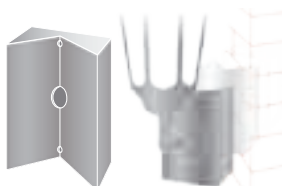

360.....T3

360.PR8T2
360APR8T2
360.PR8T3
360APR8T3

Accessories on request:

code 0404M004
Single connection IP68

code 0404M003
Loop in loop out IP68

00108
angoliera
corner bracket
patte d'angle
esquinera
Eckhalterungen