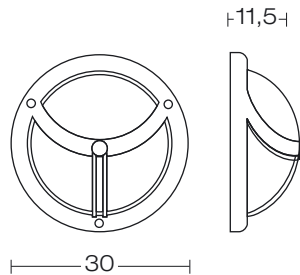

**LED** 12W  
powered by Acriche  
SEOUL® LED  
AC direct connection  
230/240V  
Transformer not required

example code:  
art. LED 10° | colour |  
9008 L12 H all  
example code:  
art. electrification | colour |  
9008 PL18 all

art.  
**9008**

design **Duse & Righetto**

9008  
9008 **PL18**

9008 **SEN** **NEW**

9008 **L12**  
**L12H**

9008 **L12SEN** **NEW**  
9008 **L12HSEN**

corpo **alluminio pressofuso**  
body **in die casting aluminium**  
corps **en aluminium moulé**  
sous pression  
cuerpo **aluminio inyectado**  
Körper **aus Aluminium-  
Druckguss**