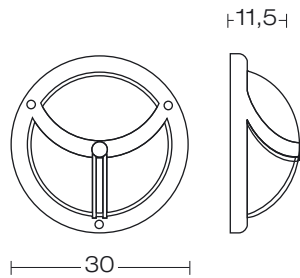

**LED** 12W  
powered by Acriche  
SEOUL® LED  
AC direct connection  
230/240V  
Transformer not required

example code:  
art. LED 10° | colour |  
9008 L12 H all  
example code:  
art. electrification | colour |  
9008 PL18 all

art.  
**9008**

design **Duse & Righetto**

9008  
9008 **PL18**

9008 **SEN** **NEW**

9008 **L12**  
**L12H**

9008 **L12SEN** **NEW**  
9008 **L12HSEN**

corpo **alluminio pressofuso**  
body **in die casting aluminium**  
corps **en aluminium moulé**  
sous pression  
cuerpo **aluminio inyectado**  
Körper **aus Aluminium-  
Druckguss**