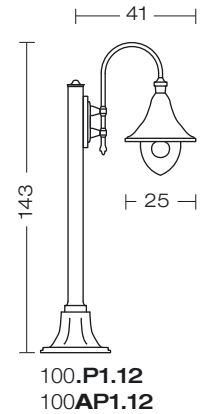

example code:  
| art. | finishing | size | colour |  
100 . 01 ngr

example copper top code:  
| art. | finishing | size | colour |  
100 **A** 01 ngr

art.  
**100**

corpo **alluminio pressofuso**  
body **in die casting aluminium**  
corps **en aluminium moulé**  
**sous pression**  
cuerpo **aluminio inyectado**  
Körper **aus Aluminium-**  
**Druckguss**

Accessories on request:

code **0404M004**  
Single connection IP68

code **0404M003**  
Loop in loop out IP68

Anchor Bolt  
code **00APL6**

**00108**  
angoliera  
corner bracket  
patte d'angle  
esquinera  
Eckhalterungen