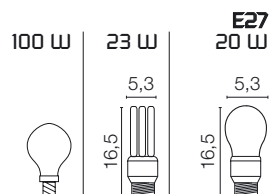

COLOURS

ngg

nga

ngv

bgg

ngr

ELECTRIFICATION

BASE DIMENSIONS

Accessories on request:

code **0404M004**  
Single connection IP68

code **0404M003**  
Loop in loop out IP68

Anchor Bolt  
code **00APL6**

**00108**  
angoliera  
corner bracket  
patte d'angle  
esquinera  
Eckhalterungen