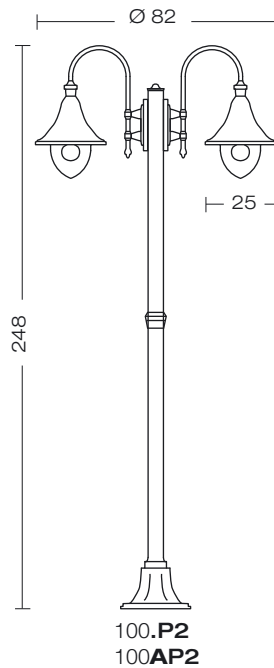

corpo **alluminio pressofuso**
body **in die casting aluminium**
corps **en aluminium moulé**
sous pression
cuerpo **aluminio inyectado**
Körper **aus Aluminium-**
Druckguss

diffusore **policarbonato**
trasparente
diffuser **transparent**
polycarbonate
diffuser **polycarbonate**
transparent
difusor **policarbonato**
transparente
Diffuser **Polykarbonat klar**