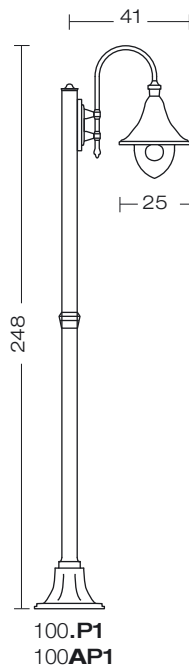

corpo **alluminio pressofuso**
body **in die casting aluminium**
corps **en aluminium moulé**
sous pression
cuerpo **aluminio inyectado**
Körper **aus Aluminium-**
Druckguss

diffusore **policarbonato**
trasparente
diffuser **transparent**
polycarbonate
diffuser **polycarbonate**
transparent
difusor **policarbonato**
transparente
Diffuser **Polykarbonat klar**