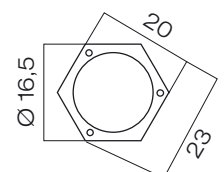

COLOURS

ngg

nga

ngv

bgg

ngr

ELECTRIFICATION

BASE DIMENSIONS

Accessories on request:

code **0404M004**  
Single connection IP68

code **0404M003**  
Loop in loop out IP68

Anchor Bolt  
code **00APL6**

**00108**  
angoliera  
corner bracket  
patte d'angle  
esquinera  
Eckhalterungen