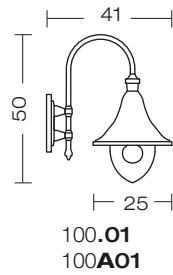

example code:  
| art. | finishing | size | colour |  
100 . 01 ngr

example copper top code:  
| art. | finishing | size | colour |  
100 **A** 01 ngr

art.  
**100**

corpo **alluminio pressofuso**  
body **in die casting aluminium**  
corps **en aluminium moulé**  
**sous pression**  
cuerpo **aluminio inyectado**  
Körper **aus Aluminium-**  
**Druckguss**

Accessories on request:

code **0404M004**  
Single connection IP68

code **0404M003**  
Loop in loop out IP68

Anchor Bolt  
code **00APL6**

**00108**  
angoliera  
corner bracket  
patte d'angle  
esquinera  
Eckhalterungen