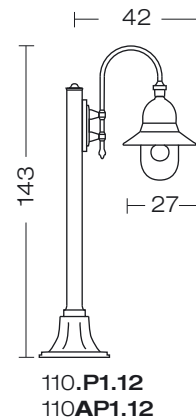

example code:  
| art. | finishing | size | colour |  
110 . 02 ngv

example copper top code:  
| art. | finishing | size | colour |  
110 **A** 02 ngv

art.  
**110**

corpo **alluminio pressofuso**  
body **in die casting aluminium**  
corps **en aluminium moulé**  
**sous pression**  
cuerpo **aluminio inyectado**  
Körper **aus Aluminium-**  
**Druckguss**

COLOURS

ELECTRIFICATION

Accessories on request:

code **0404M004**  
Single connection IP68

code **0404M003**  
Loop in loop out IP68

Anchor Bolt  
code **00APL6**

**00108**  
angoliera  
corner bracket  
patte d'angle  
esquinera  
Eckhalterungen