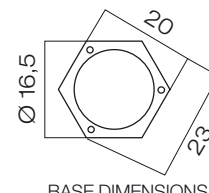

COLOURS

ELECTRIFICATION

Accessories on request:

code **0404M004**  
Single connection IP68

code **0404M003**  
Loop in loop out IP68

Anchor Bolt  
code **00APL6**

**00108**  
angoliera  
corner bracket  
patte d'angle  
esquinera  
Eckhalterungen