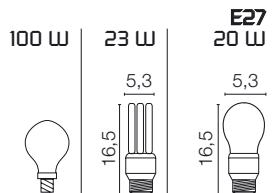

COLOURS

ELECTRIFICATION

Accessories on request:

code **0404M004**  
Single connection IP68

code **0404M003**  
Loop in loop out IP68

Anchor Bolt  
code **00APL6**

**00108**  
angoliera  
corner bracket  
patte d'angle  
esquinera  
Eckhalterungen