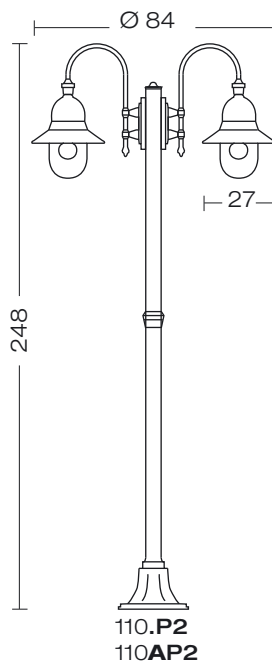

corpo **alluminio pressofuso**
body **in die casting aluminium**
corps **en aluminium moulé**
sous pression
cuerpo **aluminio inyectado**
Körper **aus Aluminium-**
Druckguss

diffusore **policarbonato**
trasparente
diffuser **transparent**
polycarbonate
diffuser **polycarbonate**
transparent
difusor **policarbonato**
transparente
Diffuser **Polykarbonat klar**