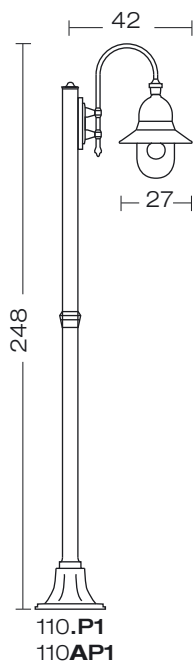

corpo **alluminio pressofuso**
body **in die casting aluminium**
corps **en aluminium moulé**
sous pression
cuerpo **aluminio inyectado**
Körper **aus Aluminium-**
Druckguss

diffusore **policarbonato**
trasparente
diffuser **transparent**
polycarbonate
diffuser **polycarbonate**
transparent
difusor **policarbonato**
transparente
Diffuser **Polykarbonat klar**