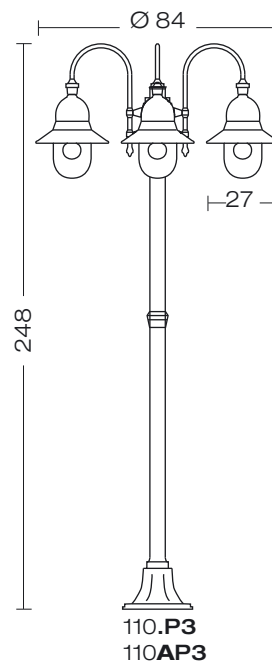

corpo **alluminio pressofuso**
body **in die casting aluminium**
corps **en aluminium moulé**
sous pression
cuerpo **aluminio inyectado**
Körper **aus Aluminium-**
Druckguss

diffusore **policarbonato**
trasparente
diffuser **transparent**
polycarbonate
diffuser **polycarbonate**
transparent
difusor **policarbonato**
transparente
Diffuser **Polykarbonat klar**