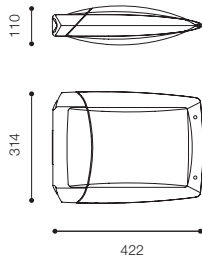

Deva 1s Led

Designer: P. Torcolacci

Outdoor residential lighting Led