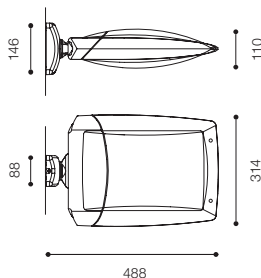

Deva 1s Led

Designer: P. Torcolacci

Outdoor residential lighting Led

Indoor and outdoor light fitting

Single emission wall mounted fitting

Colour

White / Metallic grey / Anthracite

Suitable for

Indoor and outdoor public and private areas such as shopping centres, shops, hospitals, schools, churches, conference centres and halls

Special features

High protection rating (IP55) allowing for indoor and outdoor use
Compact dimension
Versatility of use
Minimal maintenance
Energy saving

Technical details

- Die cast aluminium body
- Diffuser in printed opal glass
- LED – white – 30 x 1.2W 6000 K (4000 K on request), supply tension 100-240V
- Stainless steel screws
- Possible direct feeding 12V DC (for integration into a photovoltaic system)

Dimensions	Power	White	Met. grey	Anthracite	
422 x 314 mm	Led White 45W	0500.185B	0500.185M	0500.185S	1

Deva 2s Led

Indoor and outdoor light fitting

Single emission wall mounted fitting with horizontal-vertical swivel joint

Colour

White / Metallic grey / Anthracite

Suitable for

Indoor and outdoor public and private areas such as shopping centres, shops, hospitals, schools, churches, conference centres and halls

Special features

Horizontal-vertical swivel joint allowing light flux management
High protection rating (IP55) allowing for indoor and outdoor use
Compact dimension
Versatility of use
Energy saving
Minimal maintenance

Technical details

- Die cast aluminium joint
- Die cast aluminium body
- Diffuser in printed opal glass
- LED – white – 30 x 1.2W 6000 K (4000 K on request), supply tension 100-240V
- Stainless steel screws
- Possible direct feeding 12V DC (for integration into a photovoltaic system)

Dimensions	Power	White	Met. grey	Anthracite	
488 x 314 mm	Led White 45W	0502.185B	0502.185M	0502.185S	1