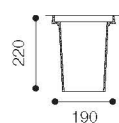

Special features

Energy saving
High protection rating (IP67)

Technical details

- Anodized cast aluminium body
- Led white 3 x 1W mains feeling tension
- Feeding tension 220-240V 50-60Hz
- Clear opalescent acrylic cylindrical optics
- Anodized aluminium closing cap Ø60mm
- Stainless steel frame
- Cable 2 x 1,5 mmq H07RN-F (1 mt)
- Metric cord block M20 x 1,5 for Ø 8 mm to Ø 13 mm cable
- Stainless steel screws

Dimensions	Power	Colour	Code	
Ø 240 x 690 mm	Led 4,5W	Met. grey	CL850270	1
Ø 240 x 1190 mm	Led 4,5W	Met. grey	CL860270	1

Accessories Recessed box

Ø 190 x 220 mm	CL160401	1
----------------	----------	---