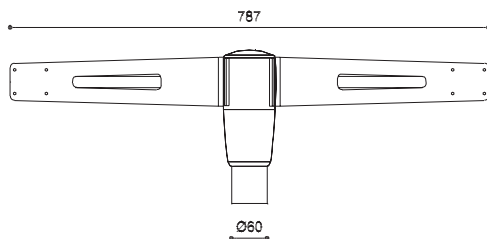

Possibility of use on already existing poles or Ø 60 mm brackets

Technical specifications

- Pole top in cast aluminium
- Hot dipped galvanized steel bracket 75 µm (UNI 5745 / 75)
- Stainless steel screws

Dimension	Colour	Code	
Ø 60 x 447 mm	Anthracite	1468.000M	1

Astra Led Testapalo 2

pole top assembly

Accessory

Accessory for use on Ø 60 mm poles for pole top mounting

Colour

Anthracite

Suitable for

- Pole top in cast aluminium
- Hot dipped galvanized steel bracket 75 µm (UNI 5745 / 75)
- Stainless steel screws

Dimension	Colour	Code	
Ø 60 x 787 mm	Anthracite	1468.200M	1