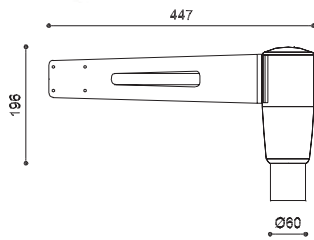

Astra Led Testapalo 1

pole top assembly

Urban architectural lighting Led

Accessory

Accessory for use on Ø 60 mm poles for pole top mounting

Colour

Anthracite

Suitable for

Main and secondary roads, cycle paths, pedestrian areas, parking areas, public and private gardens, squares

Special features

Possibility of use on already existing poles or Ø 60 mm brackets

Technical specifications

- Pole top in cast aluminium
- Hot dipped galvanized steel bracket 75 µm (UNI 5745 / 75)
- Stainless steel screws

Dimension	Colour	Code	
Ø 60 x 447 mm	Anthracite	1468.000M	1

Astra Led Testapalo 2

pole top assembly