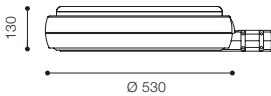

Astra Piano Led

Designer: P. Torcolacci

Urban architectural lighting Led