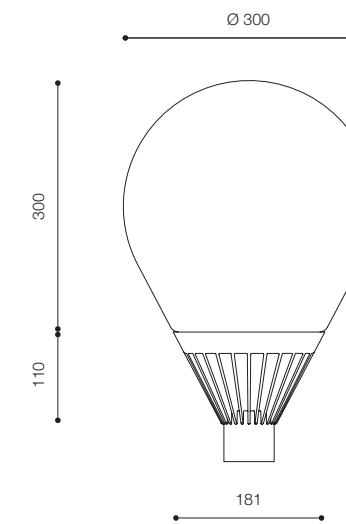

Colour

White

Suitable for

Pedestrian areas, walkways, public and private gardens

Features

Easy installation and maintenance

Nashi

Codice / Code	Potenza / Power	Colore / Colour
1690.301B	IAA 75W E27	Bianco / White
1690.30SB	FSQ 18W G24q2	Bianco / White