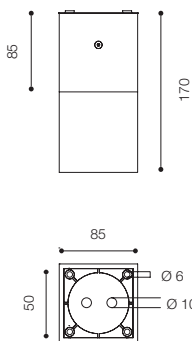

Lux est 85

Outdoor residential lighting

wall or ceiling fixing

Designer: M. Frau

Indoor and outdoor light fitting for protected areas

Light fitting height 170 mm, for wall or ceiling fixing

Colour

Grey / Anthracite / Rust

Wall or ceiling fixing

Dimensions	Power	Grey	Anthracite	Rust	
85 x 170 mm	FBT 12W E27	0157.101G	0157.101S	0157.101J	1