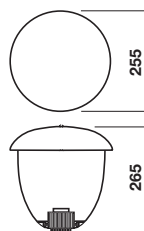

Colours	Structure	Diffuser
NT		
NO