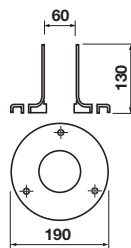

Wiring for incandescent or electronic fluorescent lamp, E27 socket. Cable H05RN-F 2x1 mm² coming out from the diffuser.

In accordance with standard: IEC 598, CEI EN 60598-1 (CEI 34-21).

Colours	Structure	Diffuser
NT		
NO		

Garden2 Accessories

Colours

NE 

Code

A560 NE

Accessory for pole fixing.

Base for pole \varnothing 60 mm (Hmax 1200 mm); black NE.

Colours

NE 

Code

H
mm

A580 NE 1200

A581 NE 1800

Fiberglass pole \varnothing 60 mm.

Colours

NE 