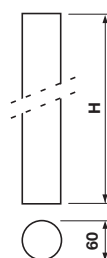

Garden2 Accessories

Colours

NE 

Code

A560 NE

Accessory for pole fixing.

Base for pole \varnothing 60 mm (Hmax 1200 mm); black NE.

Colours

NE 

Code

H
mm

A580 NE 1200

A581 NE 1800

Fiberglass pole \varnothing 60 mm.

Colours

NE 