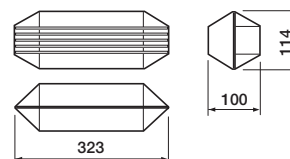

Code

A5000
Fiberglass pole

Indoor or outdoor light fittings IP54.

Base in white, black or grey thermoplastic material provided with sealing rubber and duct for cable passage $\varnothing$ 8 mm. Reflector in white zinc coated steel. Wiring tray.

Diffuser transparent and glazed metacrylate fixed on the base by inoxidizable screws.

Starter Wiring 230V-50Hz for fluorescent lamps, electrical components with ENEC approval. Rigid cable H05V2-U section 0,75 mm² (CEI 20-20). Socket

terminal 2P+T (section max 2,5 mm²). Installations ceiling, wall or rectangular pole A5000.

Accessories provided screws and fastening nogs.

In accordance with standard IEC 598, CEI EN 60598-1 (CEI 34-21).

Emergency wiring in accordance with standard CEI EN 60598-2-22 (CEI 34-22).