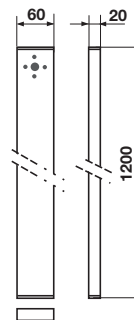

"5000"

A5002GR

Code	Lamps Watt	
A5002 BI•GR•NE	1x11	FSD G23
A5004 BI•GR•NE	1x18	FSD 2G11

Code	Lamps Watt		emergency
A5002/SE BI•GR•NE	1x11	FSD 2G7	

Colours
NE

Code

A5000
Fiberglass pole

Indoor or outdoor light fittings IP54.

Base in white, black or grey thermoplastic material provided with sealing rubber and duct for cable passage $\varnothing$ 8 mm. Reflector in white zinc coated steel. Wiring tray.

Diffuser transparent and glazed metacrylate fixed on the base by inoxidizable screws.

Starter Wiring 230V-50Hz for fluorescent lamps, electrical components with ENEC approval. Rigid cable H05V2-U section 0,75 mm² (CEI 20-20). Socket

terminal 2P+T (section max 2,5 mm²). Installations ceiling, wall or rectangular pole A5000.

Accessories provided screws and fastening nogs.

In accordance with standard IEC 598, CEI EN 60598-1 (CEI 34-21).

Emergency wiring in accordance with standard CEI EN 60598-2-22 (CEI 34-22).

Colours

BI
GR
NE