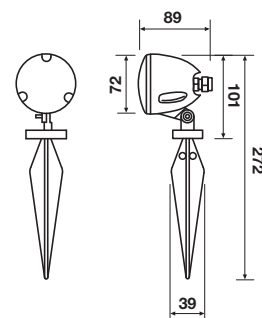

S140D1006GB	3,6-6
S140D1006NB	3,6-6

Light fitting without transformer.

Code	Output	LED Watt	n° light fittings
------	--------	-------------	-------------------

E140K2006KK	500mA 12W	6	max 2
E140K4003KK	350mA 15W	3,6	max 4

Electronic transformer 220-240V 50/60 Hz, IP20, class II.

Code	LED Watt
------	-------------

E140D1003GB	3,6
E140D1003NB	3,6

Light fitting with electronic transformer 3,6W - 350 mA and supply cable H05RN-F 2x1 mm² L=2000 mm. Sealed version: maintenance not allowed.

H05RN-F 2x1 mm² (L max 30 mt.) Ground-peg in high resistant thermoplastic.

Colours