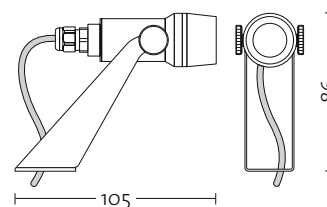

Wall-mounted and floor-mounted adjustable projector with LED light sources.
 Ballast not included.
 Luminaire housing: stainless steel.
 350 mA steady current power supply.

PAK

PAK

DESIGN - QUATTROBI TECHNICAL DEPARTMENT

CODE	DESCRIPTION
1526 BIC	hot white LED - 3000K
1526 BIN	neutral white LED - 4200K
	1 LED - 1W - 350mA max
	40° beam opening
	Colour: grey anodised
	IP 65
	Kg 0,180
	Ballast to be ordered separately

Size (mm)

ACCESSORIES

- 865 Garden peg
- 440 Ballast IP20 350mA - connection of up to 2 luminaires
- 441 Ballast IP20 350mA - connection of up to 9 luminaires

Anodised inox

NOTE