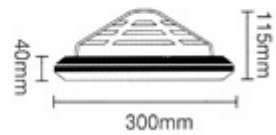

Fog 2

IP 54 rating
Polycarbonate body
Glass diffuser

RL90271	W		60W	240v
RL90272	B		60W	240v
RL90273	S		60W	240v
RL90274	W		9W	240v
RL90275	B		9W	240v
RL90276	S		9W	240v

165mm

40mm

300mm

115mm