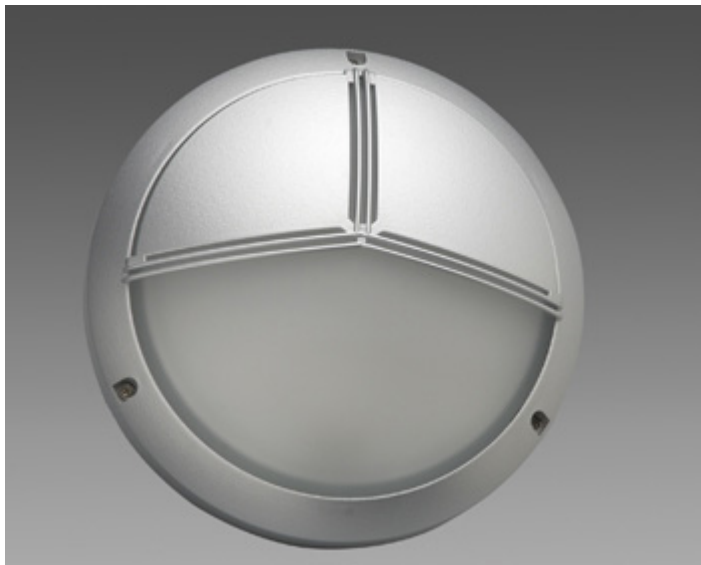

LASER LIGHTING VIC PTY LTD

Storm 2

IP 65 rating
Polycarbonete body
Glass diffuser

RL90283	W		75W	240v
RL90284	B		75W	240v
RL90285	S		75W	240v
RL90286	W		2x 9W	240v
RL90287	B		2x 9W	240v
RL90288	S		2x 9W	240v