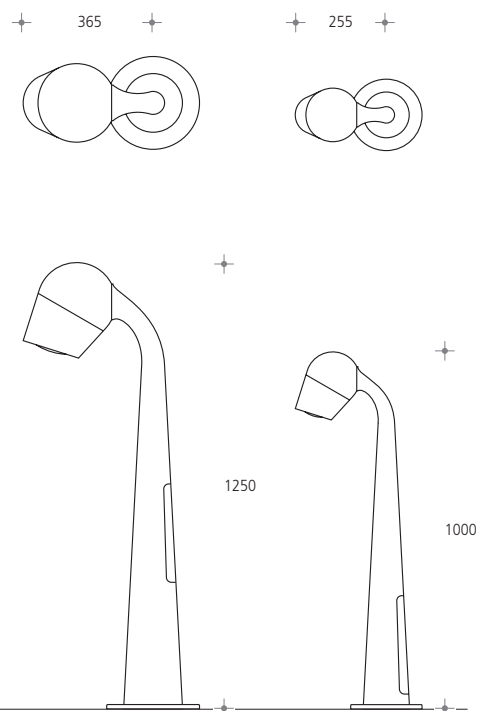

**OLIVIO BOLLARD Piccolo SX 804** ■ ■ - ■

**HIT-CE\***      **HIT-TC-CE\*\***  
**OLIVIO**      **OLIVIO**  
**Medio**        **Piccolo**

20W → 1 0	20W → 1 0	
LVK → 7279	LVK → 7280	
35W → 1 1		
LVK → 7279		

\*G12 base • \*\* G8,5 base • on request with Philips CosmoPolis (HIT-COS).  
 Please complete reference no. with the relevant codes for optics, lamp and colour.

<b>Specification example:</b>	<b>OLIVIO Bollard Piccolo SX 804</b>	<b>HIT-CE 20W</b>	<b>silver</b>
<b>SX 804</b> <span style="color: #00AEEF;">1 0</span> - <span style="color: #E91E63;">8</span>		<span style="color: #00AEEF;">1 0</span>	<span style="color: #E91E63;">- 8</span>

**Colour code:** → ■ metallic silver - 8, choice of colours - 9

**Buried base** for OLIVIO BOLLARDS with flange and anti-sink plate of galvanised steel H: 500mm  
**Buried base** for BOLLARD Medio **SX 97-049-0**  
**Buried base** for BOLLARD Piccolo **SX 97-048-0**