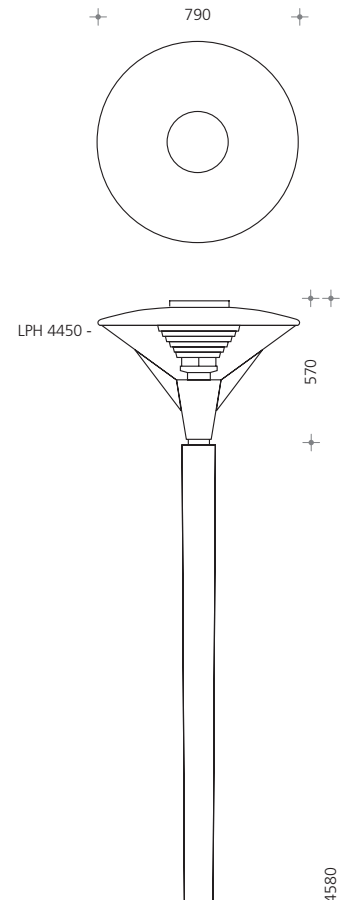

- MAIN ROADS
- CALMED TRAFFIC ZONES
- ACCESS AND MINOR ROADS
- PEDESTRIAN PRECINCTS
- PUBLIC PARKS

CALICIO Lantern with system-pole.

Housing made of die-cast aluminium, aluminium, stainless steel, stainless steel screws, stainless steel threaded inserts for regularly used fixing positions, tool free easy maintenance access through hinged roof top, clear PC diffuser, choice of various optics, Ø: 790mm, H: 572mm, protection category IP65, protection class I with option class II, conical reverse tapered system-pole of galvanised steel, painted, decorative pole top Ø: 124mm with reduce fitter Ø: 76mm, features extended buried base with anti-sink plate set, CE-approval according to EU

construction-product regulations, supplied with IP 54 fuse box 2x5x16mm² for loop in-and-out, pole height H: 4000/ 800mm, LPH: 4450mm, standard colour: graphite – mica finish [-4].

A_w: 0,21 m², weight: 14,5 kg
Pole top lantern **SX 350** ■ ■ ■
 including system-pole

Mirror louvre 190
asymmetric

MTR Cone
rotation-symmetric

MTR Cone
asymmetric

MTR 135
rotation-symmetric

MTR 135
asymmetric

HSE	HIT-CE	HIE-CE
70W → 1 0 LVK → 7342		70W → 1 1 LVK → 7342
100W → 1 2 LVK → 7342		100W → 1 3 LVK → 7342
70W → 2 0 LVK → 7340		70W → 2 1 LVK → 7340
100W → 2 2 LVK → 7340		100W → 2 3 LVK → 7340
150W → 2 4 LVK → 7340		150W → 2 5 LVK → 7340
70W → 3 0 LVK → 7341		70W → 3 1 LVK → 7341
100W → 3 2 LVK → 7341		100W → 3 3 LVK → 7341
150W → 3 4 LVK → 7341		150W → 3 5 LVK → 7341
	*35W → 4 0 LVK → 7343	
	70W → 4 2 LVK → 7343	
	100W → 4 4 LVK → 7343	
	*35W → 4 1 LVK → 7344	
	70W → 4 3 LVK → 7344	
	100W → 4 5 LVK → 7344	

SX 351
 Page 68

SX 352
 Page 68

*35W: G12 base
 Please complete reference no. with the relevant codes for optic, lamp and colour.

Specification example: **CALICIO** **asym., HSE 70W** **graphite-**
SX 350 1 0 - 4 **Mirror louvre 190** **mica finish**
SX 350 **1 0** **- 4**