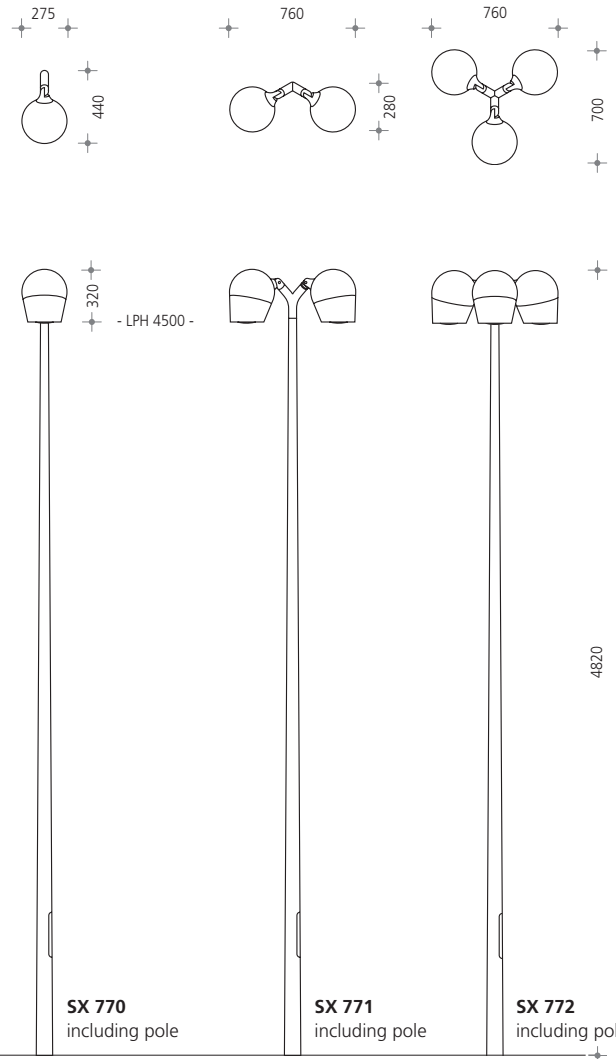

optics, delivered with attached power cord 3x1,0mm²,

protection category IP67, protection class I with option class II, featuring conical galvanised steel pole and 45deg. curved arm Ø: 48mm, painted, features extended buried base with anti-sink plate set, CE-approval according to EU construction-product regulations, supplied with IP54 fuse box 2x5x16mm² for loop in-and-out, standard colour: metallic silver [-8].

 mini-road asymmetric

 mini-road symmetric

spot

medium

flood

HIT-CE* OLIVIO Grande	HIT-CE* OLIVIO Medio
35W → 4 1 LVK → 7261	
70W → 4 2 LVK → 7261	
100W → 4 3 LVK → 7261	
35W → 5 1 LVK → 7260	
70W → 5 2 LVK → 7260	
100W → 5 3 LVK → 7260	
35W → 1 1 LVK → 7262	35W → 1 1 LVK → 7267
70W → 1 2 LVK → 7262	70W → 1 2 LVK → 7267
100W → 1 3 LVK → 7262	
35W → 2 1 LVK → 7263	35W → 2 1 LVK → 7268
70W → 2 2 LVK → 7263	70W → 2 2 LVK → 7268
100W → 2 3 LVK → 7263	
35W → 3 1 LVK → 7264	35W → 3 1 LVK → 7269
70W → 3 2 LVK → 7264	70W → 3 2 LVK → 7269
100W → 3 3 LVK → 7264	

OLIVIO Grande
 Ø: 275mm, H: 344mm, A_w: 0,079 m²
 weight: 10 kg, pole height H: 4500/800mm

OLIVIO Grande SX 770   - 
 Single fixture

OLIVIO Grande SX 771   - 
 Double fixture

OLIVIO Grande SX 772    - 
 Triple fixture

Colour code: →  metallic silver - **8**, choice of colours - **9**