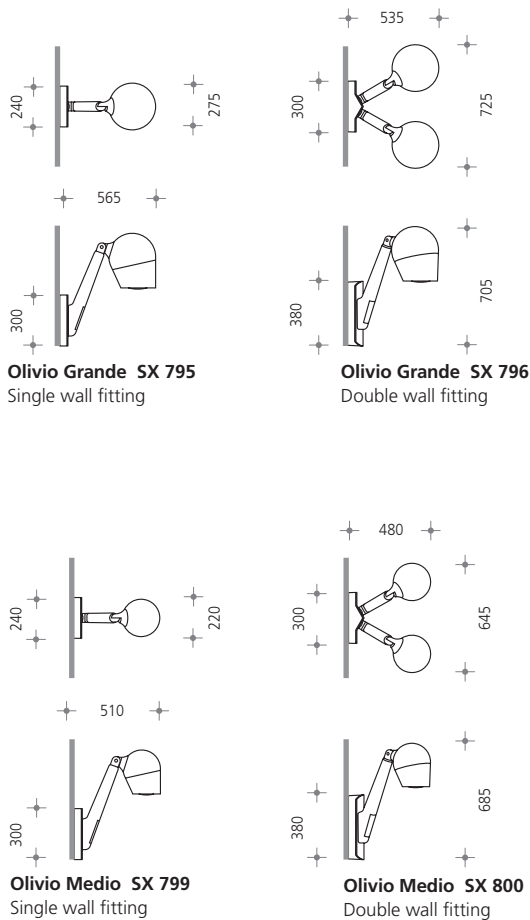

*G12 base • on request with Philips CosmoPolis (HIT-COS).
Please complete reference no. with the relevant codes for optics, lamp and colour.

Specification example:
SX 795 4 1 - 8   **OLIVIO Grande SX 795**   **asym., HIT-CE 35W 4 1**   **silver - 8**

Colour code: → [ ]   metallic silver - 8, choice of colours - 9