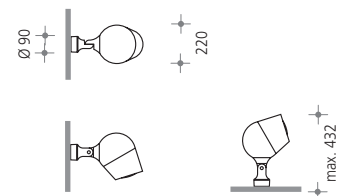

OLIVIO Medio SX 791 / SX 808
Surface mounted fitting