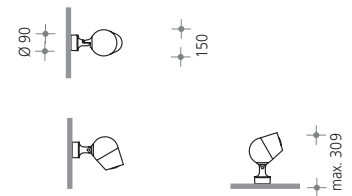

OLIVIO Piccolo SX 792 / SX 809
Surface mounted fitting

* G12 base • ** G8,5 base • on request with Philips CosmoPolis (HIT-COS).

^{oo} 13 Power-LED • ^o 7 Power-LED

Please complete reference no. with the relevant codes for optics, lamp and colour.

Specification

example:
SX 790 4 1 - 8

Colour code: → ■

OLIVIO Grande	asym., HIT-CE 35W	silver
SX 790	4 1	- 8

metallic silver - 8 , choice of colours - 9