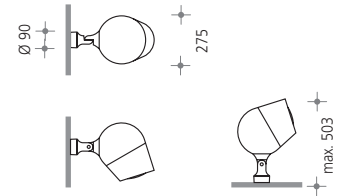

the arm from 20deg. to 195deg. and rotation +/- 180deg., choice of various optics, protection category IP67, protection class I with option class II, features IP67 fixation adaptor; Ø: 90mm, made of aluminium pressure die-cast with terminal block for max. 2x3x2,5mm<sup>2</sup>, loop in-and-out for recessed or surface mounted cables, standard colour: metallic silver [-8].

**OLIVIO Medio**  
 Ø: 220mm, H: 275mm, A<sub>w</sub>: 0,050 m<sup>2</sup>  
 weight: 6 kg

**OLIVIO Medio SX 791** ■ ■ - ■  
 Surface mounted fitting  
**OLIVIO Medio SX 808** ■ ■ - ■  
**LED** Surface mounted fitting

**OLIVIO Piccolo**  
 Ø: 150mm, H: 188mm, A<sub>w</sub>: 0,024 m<sup>2</sup>  
 weight: 2 kg

**OLIVIO Piccolo SX 792** ■ ■ - ■  
 Surface mounted fitting  
**OLIVIO Piccolo SX 809** ■ ■ - ■  
**LED** Surface mounted fitting

**OLIVIO Grande**  
 Ø: 275mm, H: 344mm, A<sub>w</sub>: 0,079 m<sup>2</sup>  
 weight: 10 kg

**OLIVIO Grande SX 790** ■ ■ - ■  
 Surface mounted fitting

HIT-CE*	HIT-CE*	HIT-CE**	LED <sup>oo</sup>	LED <sup>o</sup>
OLIVIO Grande	OLIVIO-Medio	OLIVIO Piccolo	OLIVIO-Medio	OLIVIO Piccolo
35W → 4 1 LVK → 7261				
70W → 4 2 LVK → 7261				
70W → 1 2 LVK → 7262	35W → 1 1 LVK → 7267	20W → 1 0 LVK → 7271		
100W → 1 3 LVK → 7262	70W → 1 2 LVK → 7267	35W → 1 1 LVK → 7271		
150W → 1 4 LVK → 7262				
70W → 2 2 LVK → 7263	35W → 2 1 LVK → 7268	20W → 2 0 LVK → 7272		
100W → 2 3 LVK → 7263	70W → 2 2 LVK → 7268	35W → 2 1 LVK → 7272		
150W → 2 4 LVK → 7263				
70W → 3 2 LVK → 7264	35W → 3 1 LVK → 7269	20W → 3 0 LVK → 7273		
100W → 3 3 LVK → 7264	70W → 3 2 LVK → 7269	35W → 3 1 LVK → 7273		
150W → 3 4 LVK → 7264				
			WHITE → 1 0 LVK → 7265	WHITE → 1 0 LVK → 7274
			RGB → 2 0 LVK → 7266	RGB → 2 0 LVK → 7275
			WHITE → 3 0 LVK → 7277	WHITE → 3 0 LVK → 7276